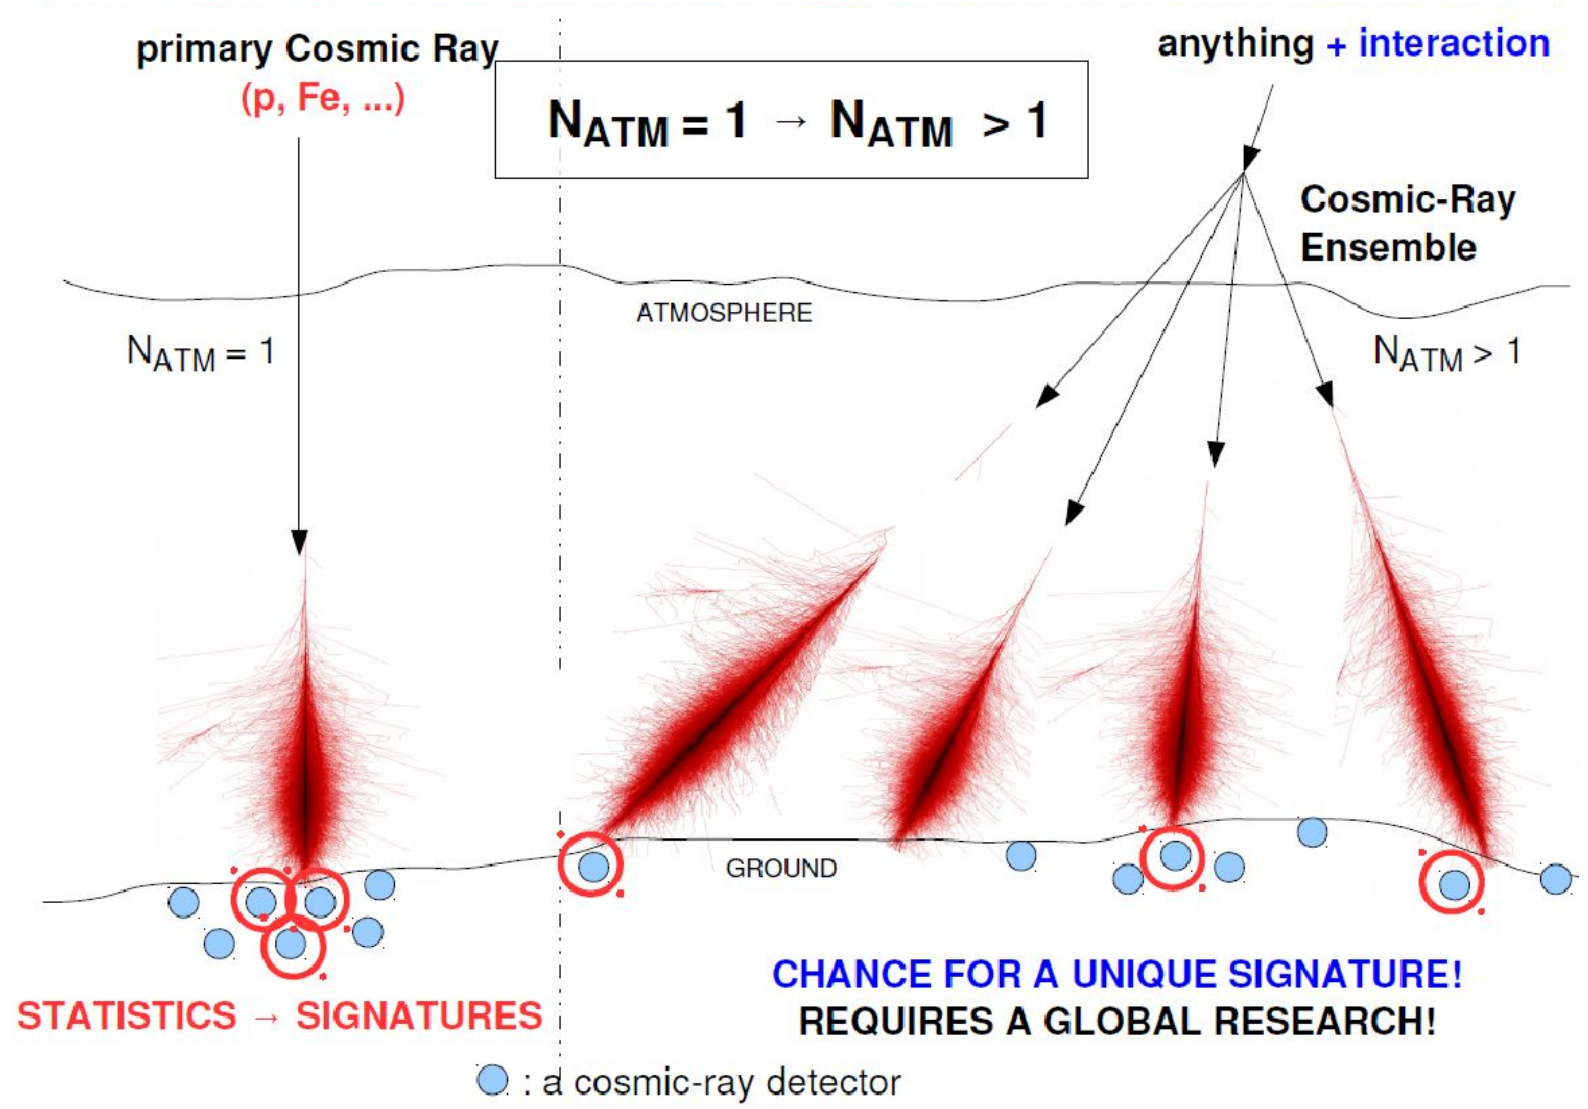

Invitation to the Cosmic Ray Extremely Distributed Observatory

CREDO  + you = stronger together
THE QUEST FOR THE UNEXPECTED

CREDO
JOURNEY

Novel science: cosmic ray large scale correlations

Novel Global Solutions

CREDO 
THE QUEST FOR THE UNEXPECTED

DID YOU KNOW THAT YOU HAVE
**AN INTERGALACTIC
PARTICLE DETECTOR
RIGHT IN YOUR
POCKET?**

Install CREDO Detector app for Android
and hunt for the deeply hidden
treasures of the Universe.

Find CREDO Detector on

or scan QR

CREDO Science Potential

10^{-35} m

10^{-5} m

10^{25} m

Space-time
structure

CREDO