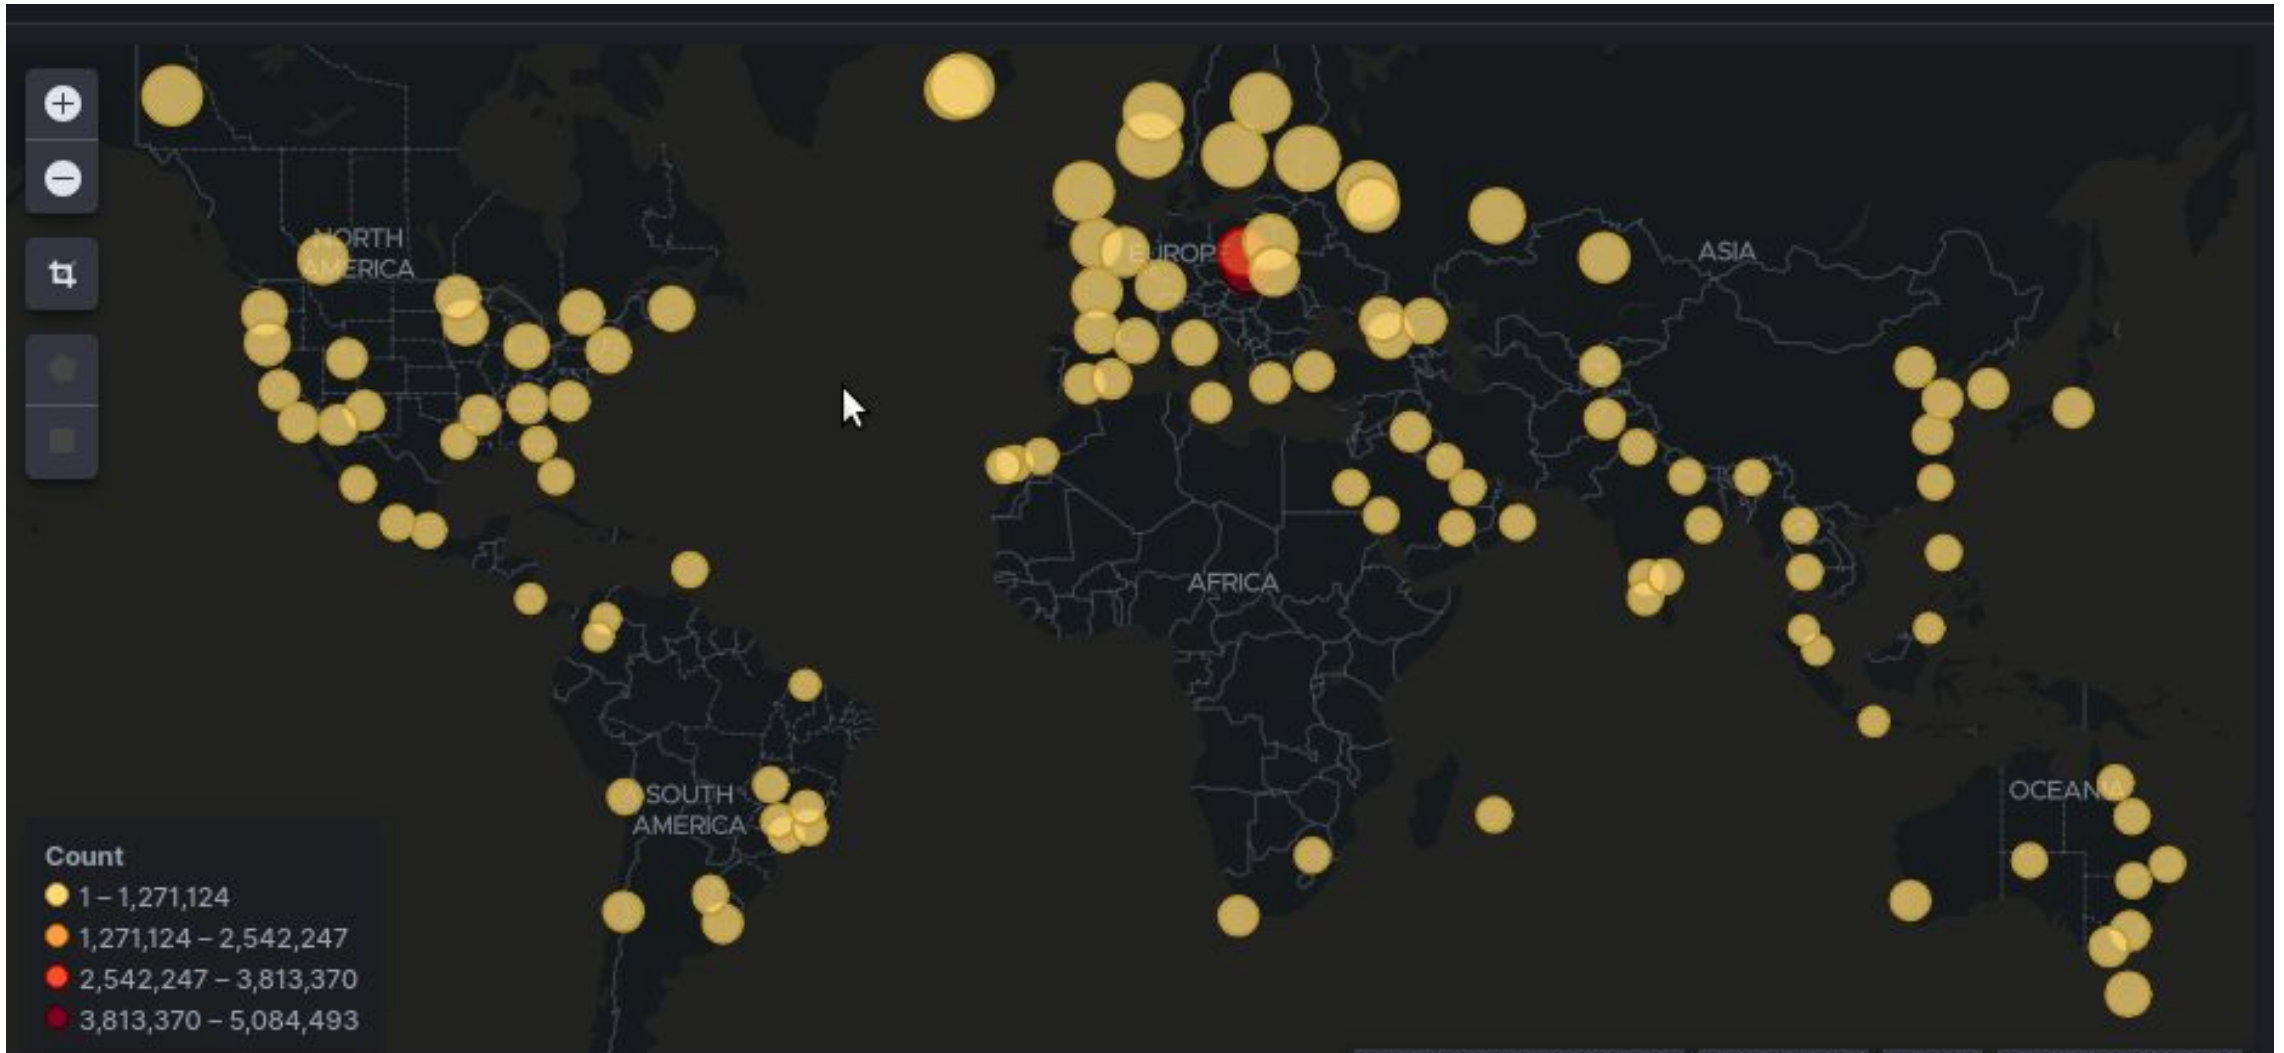

28 institutions / 12 countries / 5 continents / ~ 9 000 users / ~ 3000 teams / ~ 3 500 000 smartphone detections / ~ 1000 smartphone work years

More about CREDO

<https://credo.science>

Personal contact:

Piotr Homola / CREDO Project Coordinator /
Piotr.Homola@credo.science / +48 502 294 333